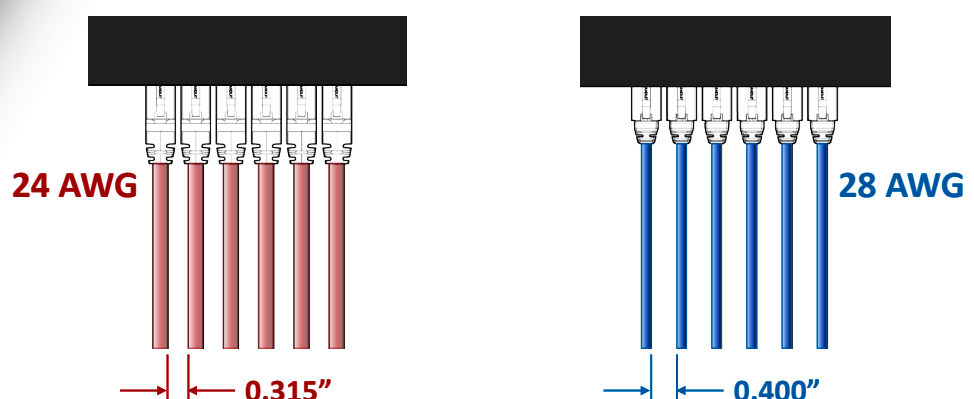

See the **big** difference small can make!

PANDUIT[®]

infrastructure for a connected world

**28-AWG –
Half the Size,
Same Performance**

28-AWG cords are less than half the size!

Calculations are based on the area filled by the cords

**28-AWG –
Management
Made Easy**

Bundle of 28-AWG cords fits easily

Bundle of (24)
Category 6 Patch Cords

**28-AWG –
Fitting More in
the Same Space**

Fit 146% more cords

Number of
Category 6 Patch Cords (shown)

**28-AWG –
The Space
Advantage**

27% more open space

Category 6 Patch Cords
in Switch (shown)

Let Panduit help you save critical space in your telecommunications room!