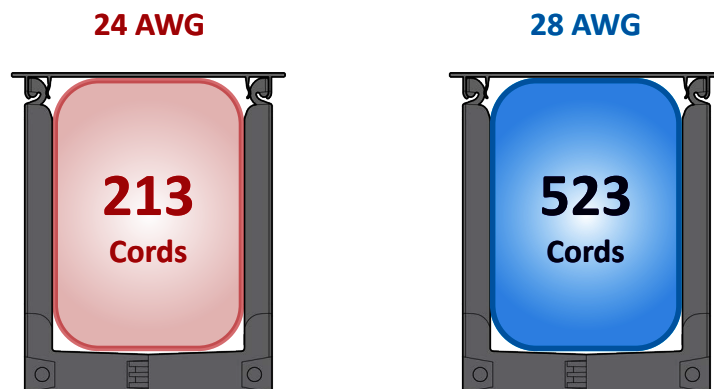

See the **big** difference small can make!

PANDUIT[®]

infrastructure for a connected world

**28-AWG –
Half the Size,
Same Performance**

28-AWG cords are less than half the size!

Calculations are based on the area filled by the cords

**28-AWG –
Management
Made Easy**

Bundle of 28-AWG cords fits easily

Bundle of (24)
Category 6 Patch Cords

**28-AWG –
Fitting More in
the Same Space**

Fit 146% more cords

Number of
Category 6 Patch Cords (shown)

**28-AWG –
The Space
Advantage**

27% more open space

Category 6 Patch Cords
in Switch (shown)

Let Panduit help you save critical space in your telecommunications room!